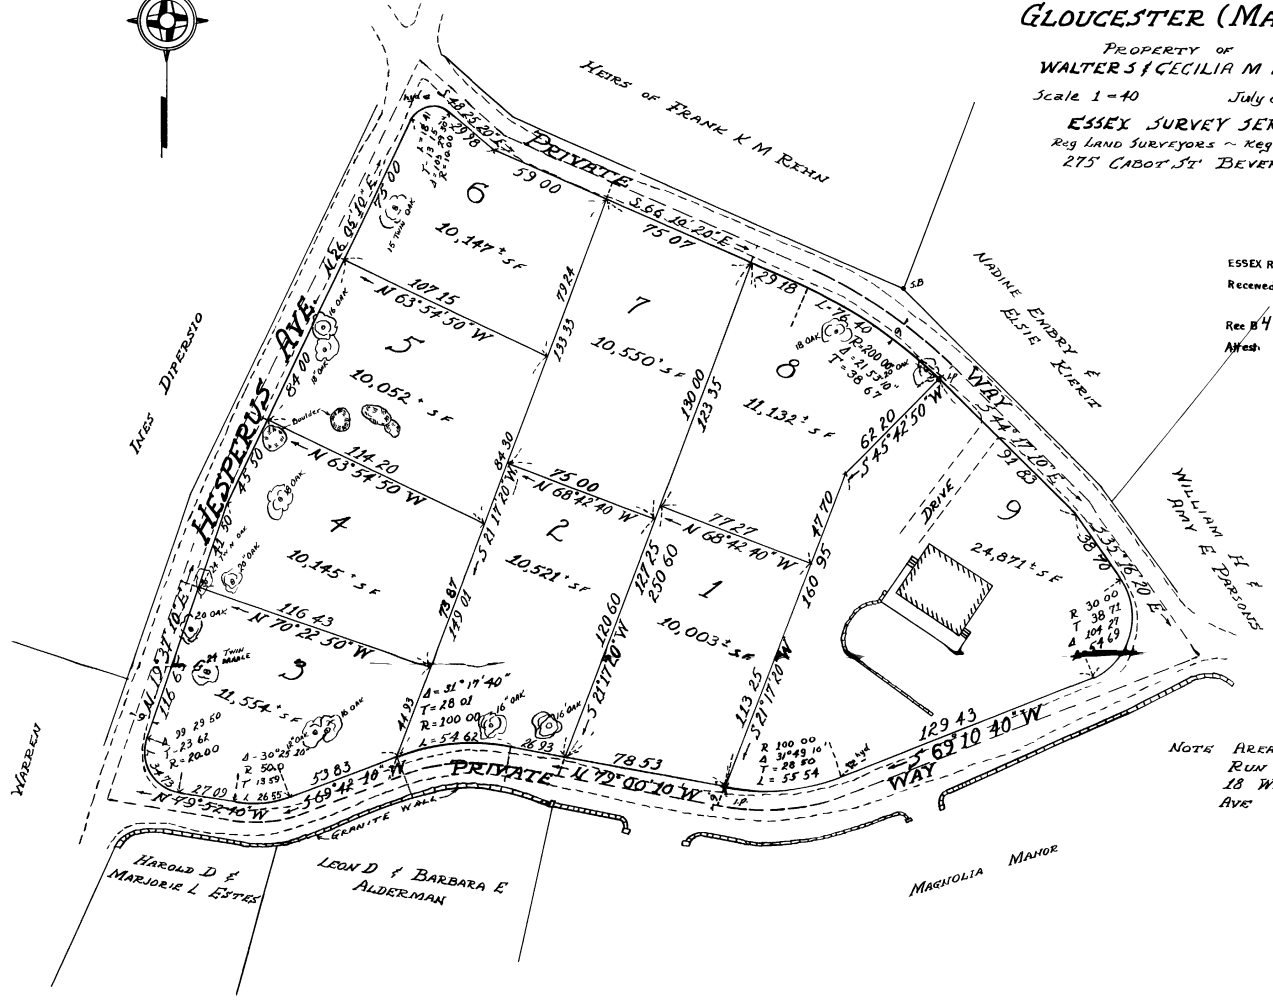

PLAN OF LAND  
IN  
GLOUCESTER (MAGNOLIA)

PROPERTY OF  
WALTER S & CECILIA M KEEFE  
Scale 1=40 July 8, 1960

ESSEX SURVEY SERVICE  
Reg LAND SURVEYORS - Reg CIVIL Eng'rs  
275 CABOT ST BEVERLY

ESSEX REGISTRY OF DEEDS, SO DIST SALEM, MASS  
Received Dec 8, 1960

Rec B 4727 P 1 Filed as No 780 1960  
Attest: *Leo H Jones*  
Register of Deeds

NOTE AREAS OF LOTS SHOWN  
RUN TO CENTERLINE OF  
18 WAYS & HESPERUS  
AVE

*Page 1*