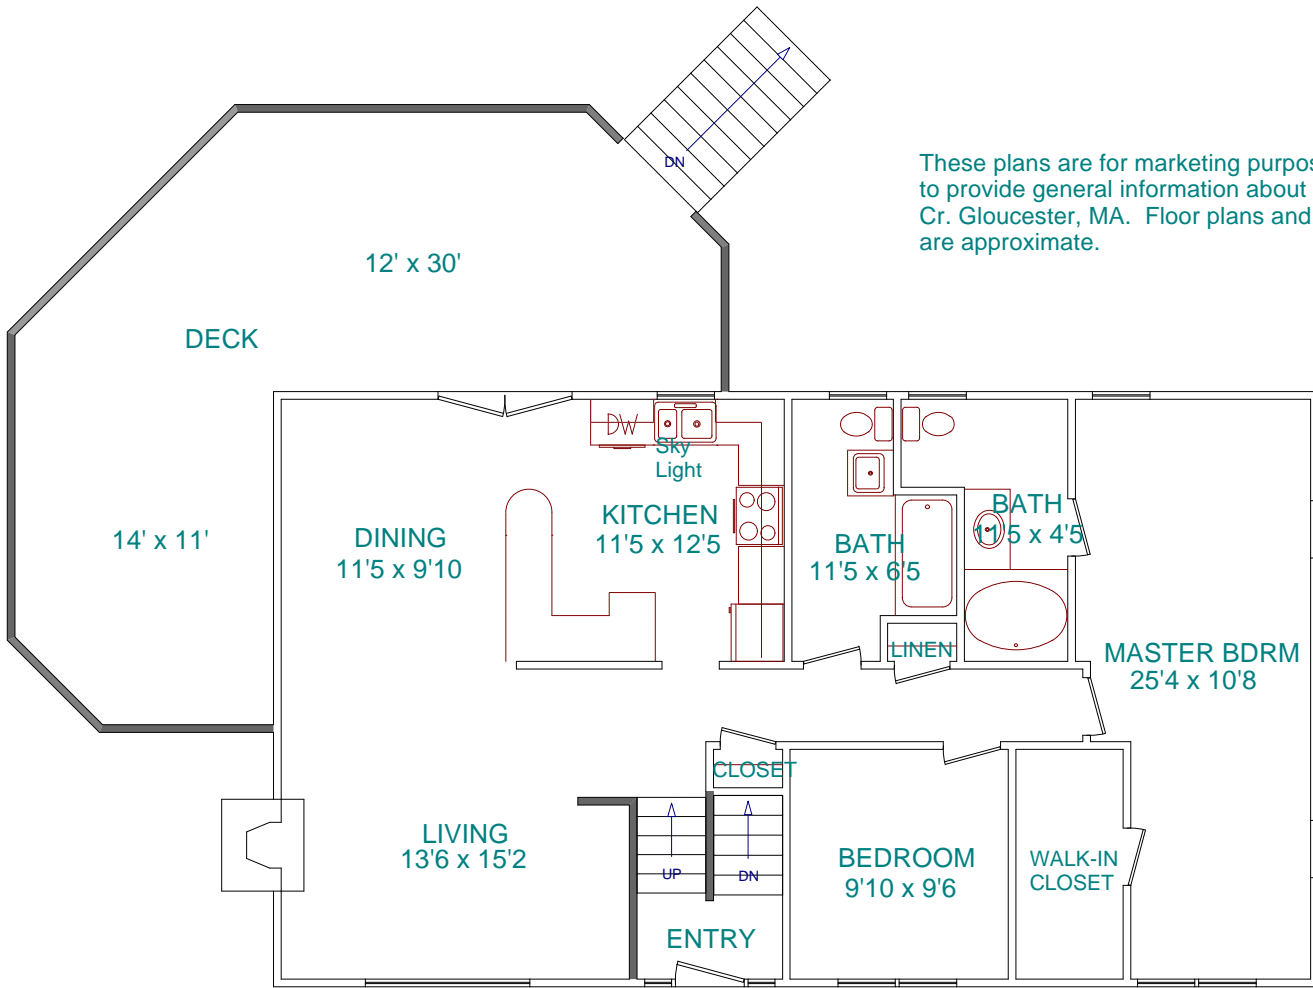

These plans are for marketing purposes only and to provide general information about 15 Hesperus Cr. Gloucester, MA. Floor plans and dimensions are approximate.

### Main Level

### First Level